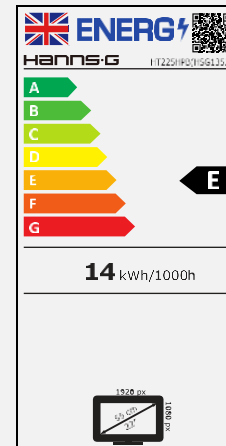

54,6 cm / 21.5"

Part. No.: HT 225 HPB

SIZE, RESOLUTION

21.5"
16:9 Aspect Ratio

Full HD
1920 x 1080

CONNECTIVITY, SPEAKER

HDMI
DP
VGA

Built-In
Stereo Speaker

VIEWING ANGLE, VESA

178° Ultra-Wide
Viewing Angle

VESA
Wall-Mountable

TOUCH DISPLAY FEATURES

10 Point
Touch

USB
Link

7H
Surface
hard panel surface

Adj
Stand

Display Size	54,6 cm / 21.5" Diagonal
Panel Type	TFT – LED Backlight, ADS Panel (*)
Aspect Ratio	16:9
Resolution (H x V)	1920 x 1080 Full HD
Brightness	300 cd/m ² (Panel) – 255 cd/m ² (Monitor)
Contrast (Typ.)	1.000:1 (Typical)
Contrast (Active)	80.000.000:1 (Active)
Viewing Angle L/R; U/D	178° H – 178° V (CR >10)
Response Time	7 msec (GTG)
Pixel Pitch	0,24825 (H) x 0,24825 (V) mm
Touch Type	Projected Capacitive Type – 10 Point Touch
Display Colors	16.7M Colors
Horizontal Frequency	30 ~ 82 kHz
Vertical Frequency	55 ~ 76 Hz
Max Display Frequency	1920 x 1080 @ 60Hz
Input 1	D-Sub (VGA)
Input 2	HDMI (Ver. 1.3; compatible with 1.4)
Input 3	Display Port (Ver. 1.2a)
Buil-in Speakers	Yes, 2W x 2; PC Audio line in
Power Consumption	On: 16W; Stand-by: 0,3W; Off: 0,3W
AC Power Range	AC 100 ~ 240 Volt; 50 ~ 65 Hz
Product Dimensions	490,3 x 47,8 x 299,4 mm (W x D x H)
Packing Dimensions	550 x 115 x 366 mm (W x D x H)
Net / Gross Weight	3,6 Kg / 4,6 Kg
Bezel & Color Plan	Arm / Base / Rear Cover / Bezel- Texture

VESA Mounting	100 x 100 mm
Monitor Stand	Smart Adjustable Stand ("book" type)
Tilt / Kensington Lock	15° ~ 70° / Yes
Display Protection	Thickness 0,7 mm
Hardness / Transmittance	7H Toughened hard panel surface / ≥85%
Controls	Menü, Bri (+), Vol (-), Input/Enter, Power
Color	Warm, Natural, Cool, User Mode
Preset Mode	Standard, Game, Cinema, Scenery, Text Modes
On Screen Display	9 OSD Languages
Accessory	Power Cable (1,8m); HDMI Cable (1,5m); USB Cable (1,8m); Warranty Card; Quick Start Guide
Orientation	Landscape, Portrait