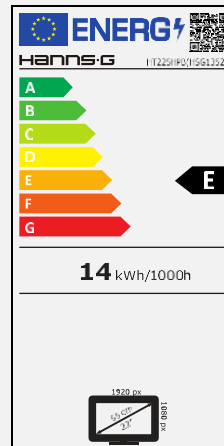

54,6 cm / 21.5"

Part. No.: HT 225 HPB

SIZE, RESOLUTION

21.5"
16:9 Aspect Ratio

Full HD
1920 x 1080

CONNECTIVITY, SPEAKER

HDMI
DP
VGA

Built-In
Stereo Speaker

Display Size	54,6 cm / 21.5" Diagonal
Panel Type	TFT – LED Backlight, ADS Panel (*)
Aspect Ratio	16:9
Resolution (H x V)	1920 x 1080 Full HD
Brightness	300 cd/m ² (Panel) – 255 cd/m ² (Monitor)
Contrast (Typ.)	1.000:1 (Typical)
Contrast (Active)	80.000.000:1 (Active)
Viewing Angle L/R; U/D	178° H – 178° V (CR >10)
Response Time	7 msec (GTG)
Pixel Pitch	0,24825 (H) x 0,24825 (V) mm
Touch Type	Projected Capacitive Type – 10 Point Touch
Display Colors	16.7M Colors
Horizontal Frequency	30 ~ 82 kHz
Vertical Frequency	55 ~ 76 Hz
Max Display Frequency	1920 x 1080 @ 60Hz
Input 1	D-Sub (VGA)
Input 2	HDMI (Ver. 1.3; compatible with 1.4)
Input 3	Display Port (Ver. 1.2a)
Buil-in Speakers	Yes, 2W x 2; PC Audio line in
Power Consumption	On: 16W; Stand-by: 0,3W; Off: 0,3W
AC Power Range	AC 100 ~ 240 Volt; 50 ~ 65 Hz
Product Dimensions	490,3 x 47,8 x 299,4 mm (W x D x H)
Packing Dimensions	550 x 115 x 366 mm (W x D x H)
Net / Gross Weight	3,6 Kg / 4,6 Kg
Bezel & Color Plan	Arm / Base / Rear Cover / Bezel- Texture

VESA Mounting	100 x 100 mm
Monitor Stand	Smart Adjustable Stand ("book" type)
Tilt / Kensington Lock	15° ~ 70° / Yes
Display Protection	Thickness 0,7 mm
Hardness / Transmittance	7H Toughened hard panel surface / ≥85%
Controls	Menü, Bri (+), Vol (-), Input/Enter, Power
Color	Warm, Natural, Cool, User Mode
Preset Mode	Standard, Game, Cinema, Scenery, Text Modes
On Screen Display	9 OSD Languages
Accessory	Power Cable (1,8m); HDMI Cable (1,5m); USB Cable (1,8m); Warranty Card; Quick Start Guide
Orientation	Landscape, Portrait